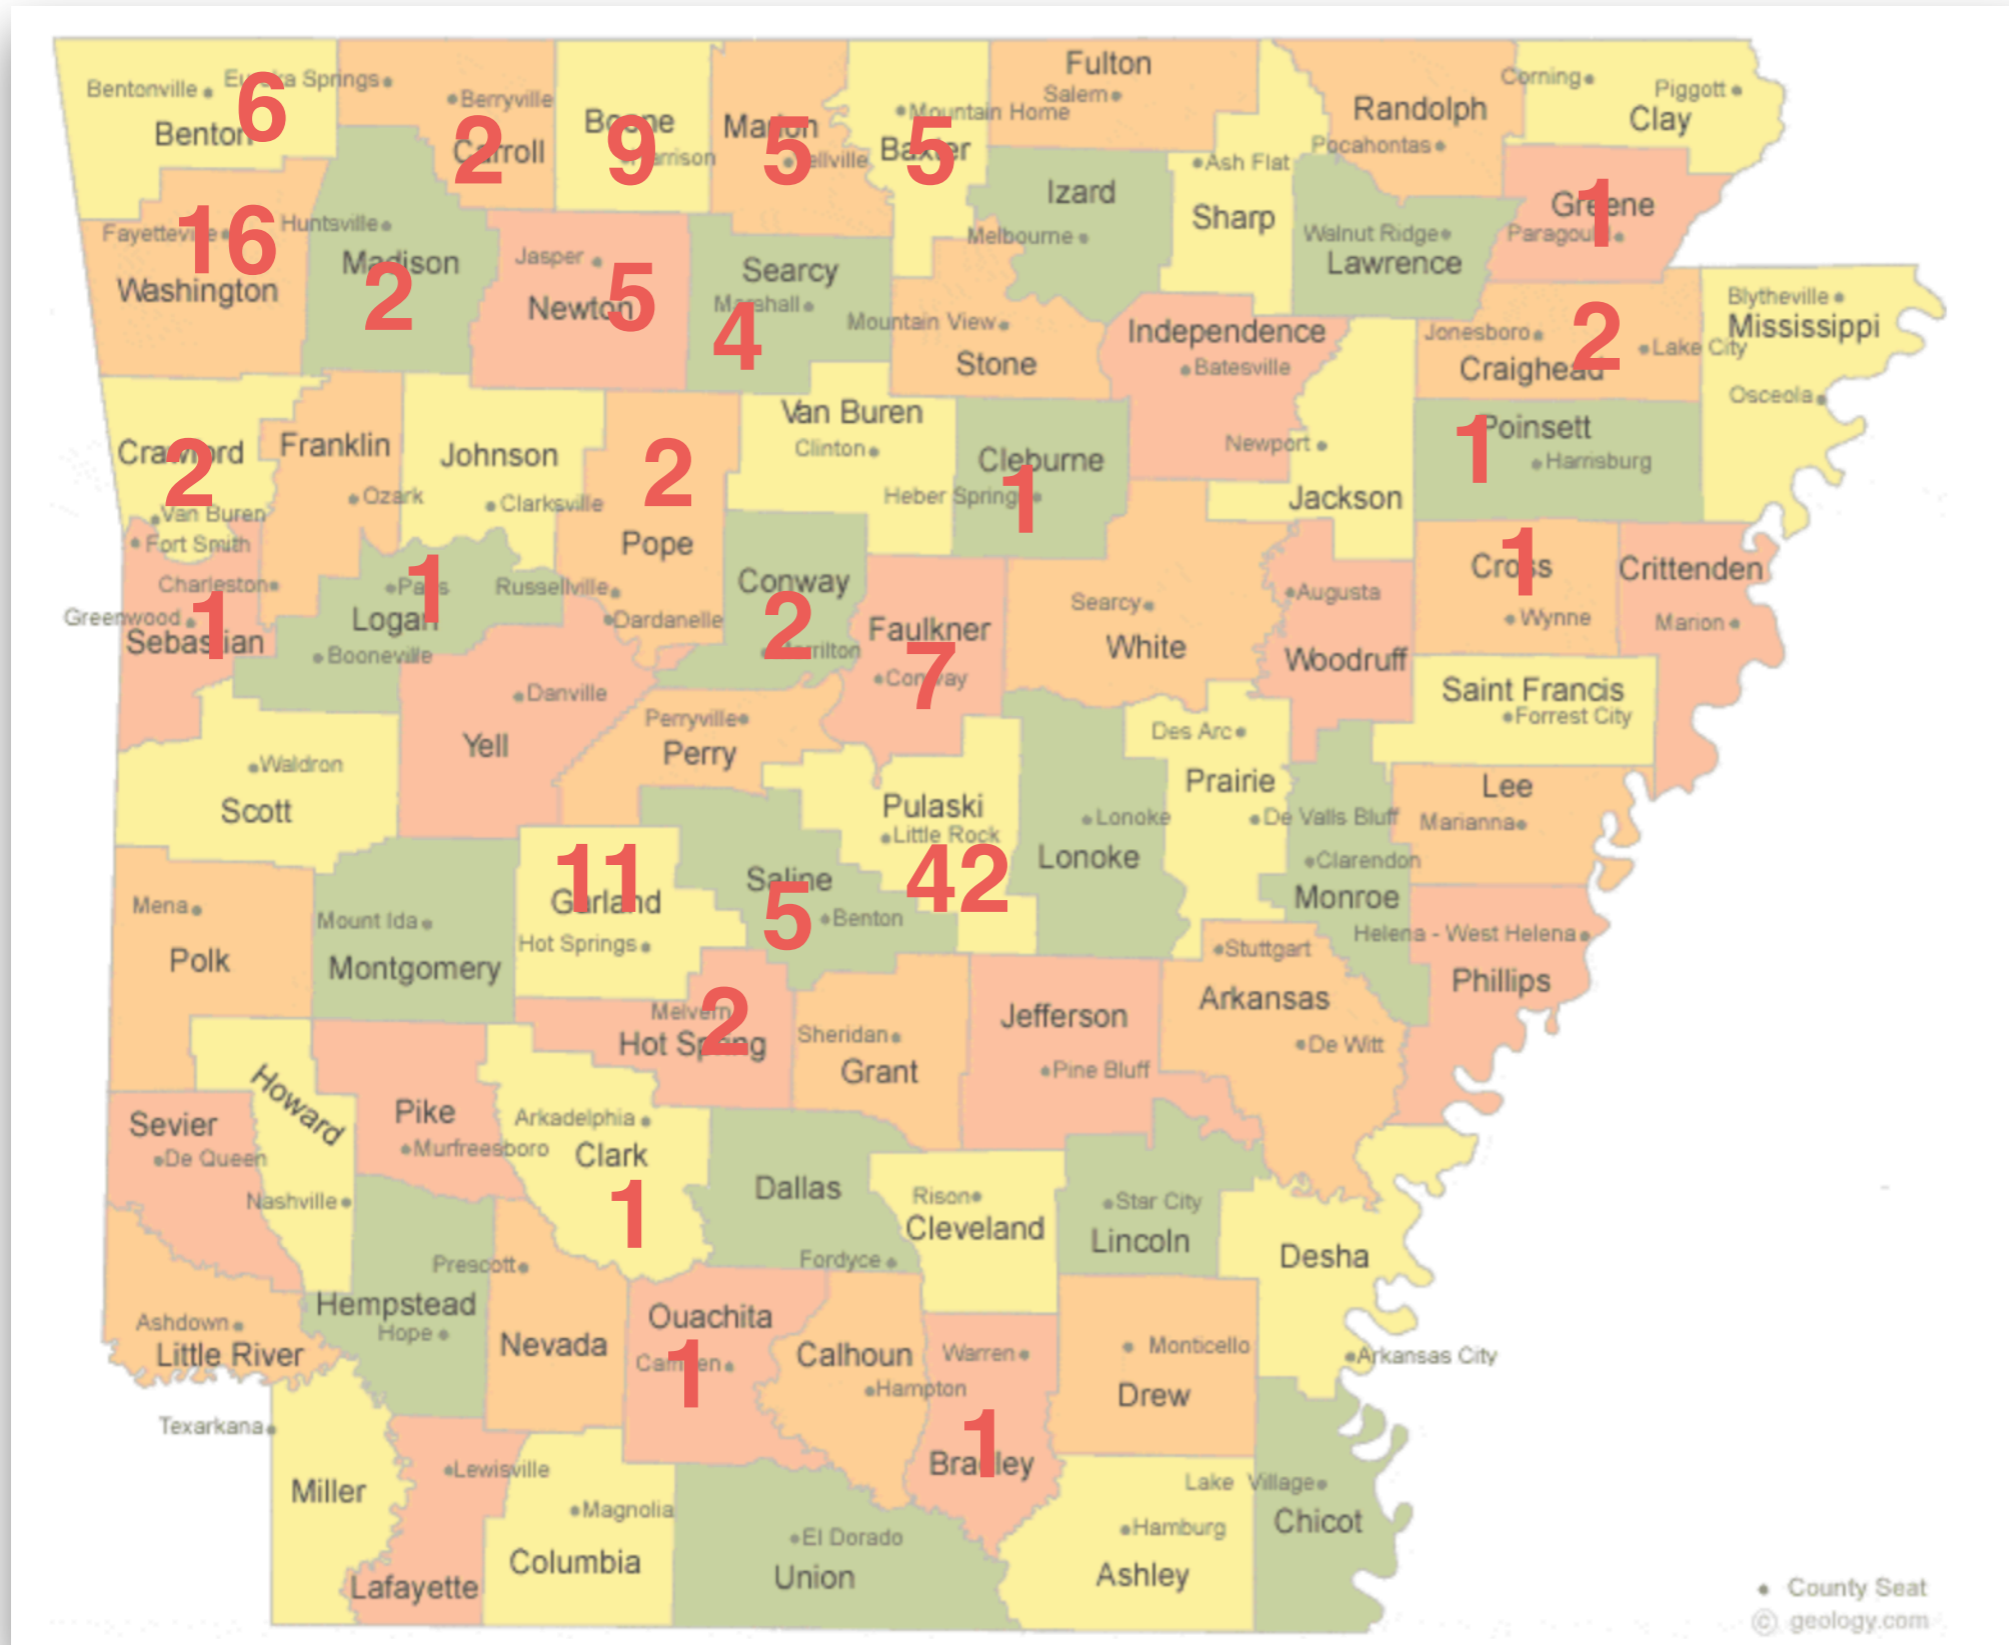

# Arkansas Audubon Society Bird Friendly Yards

**146 Yards**  
**30 Counties**  
**5 States**